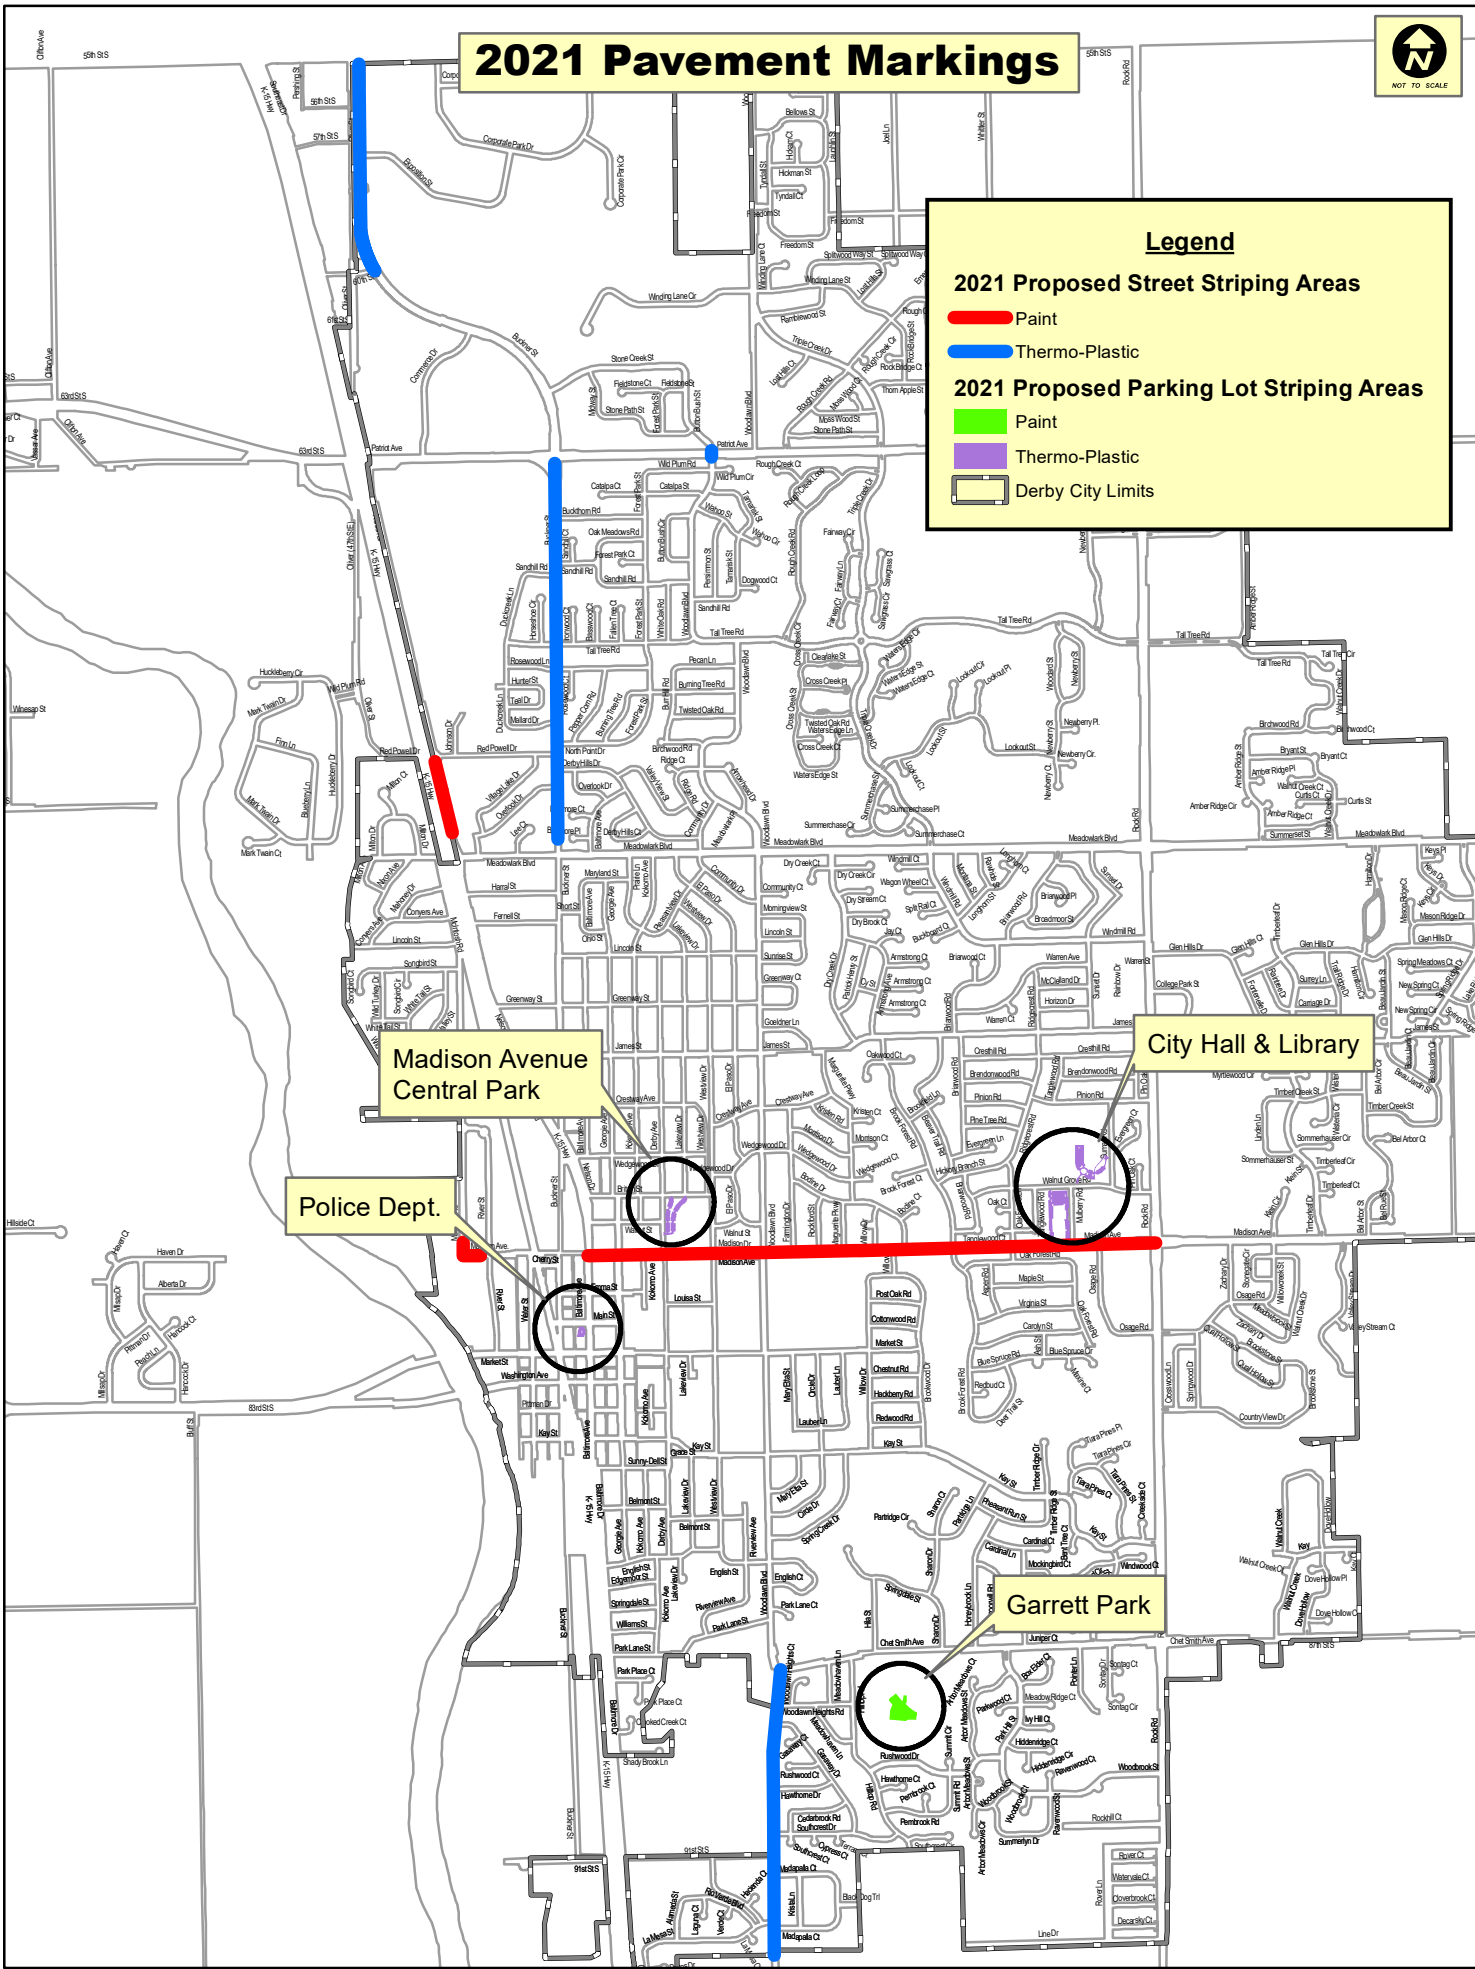

2021 Pavement Markings

Legend

2021 Proposed Street Striping Areas

- Paint
- Thermo-Plastic

2021 Proposed Parking Lot Striping Areas

- Paint
- Thermo-Plastic

Derby City Limits

Police Dept.

Madison Avenue
Central Park

City Hall & Library

Garrett Park