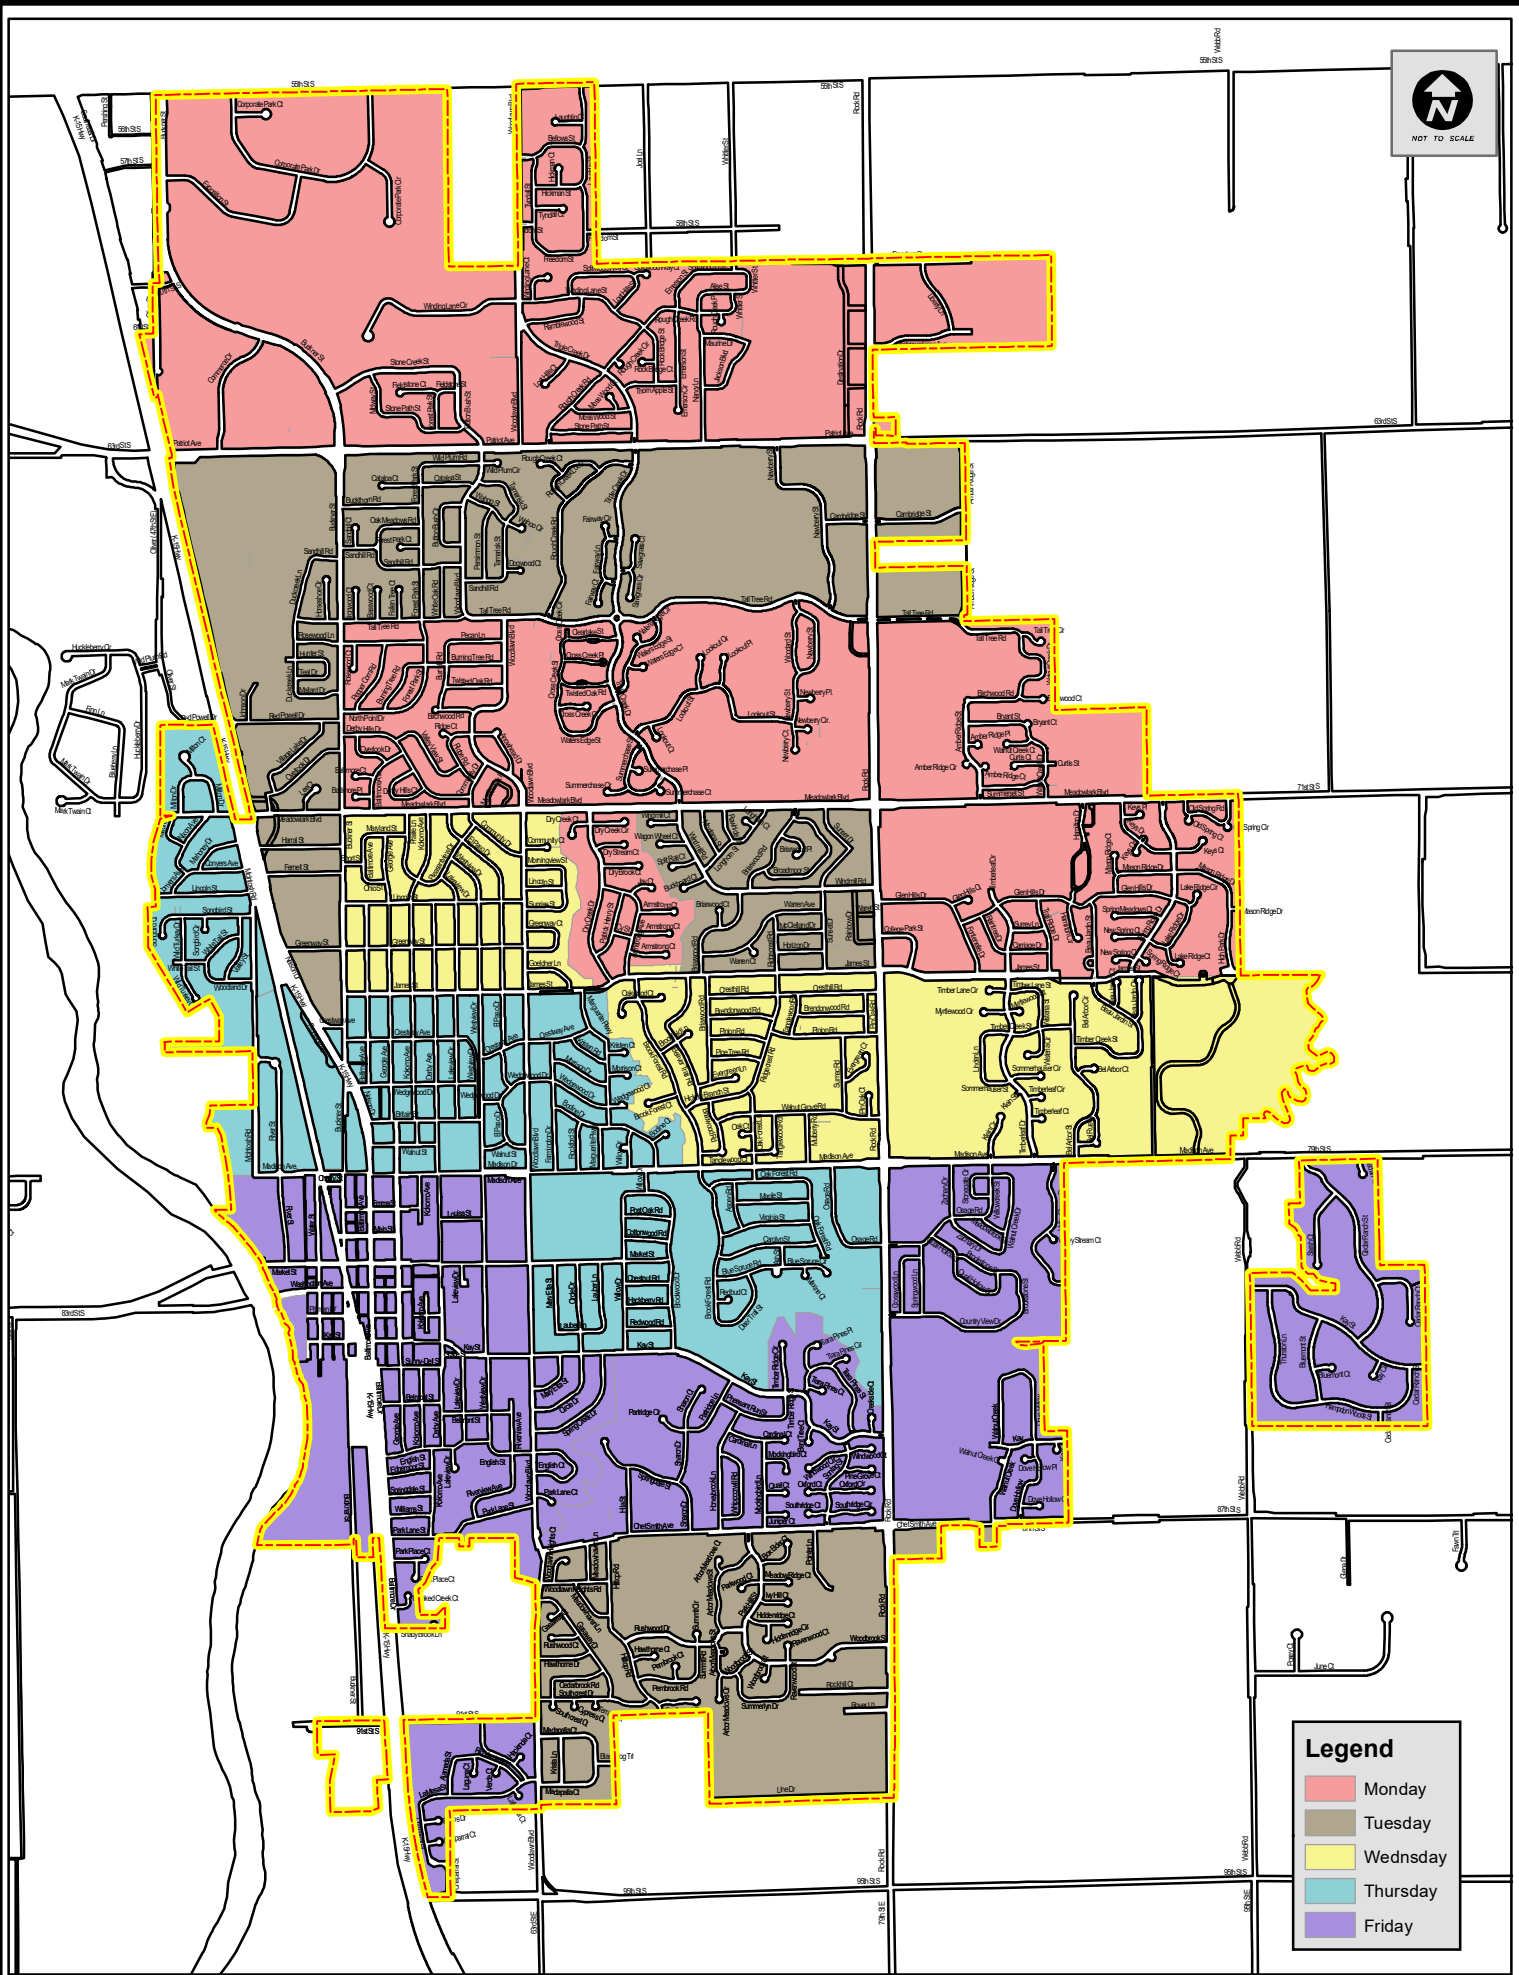

NOT TO SCALE

Legend	
	Monday
	Tuesday
	Wednesday
	Thursday
	Friday

Trash and Recycle Days

Published Date: Jun 25 2019