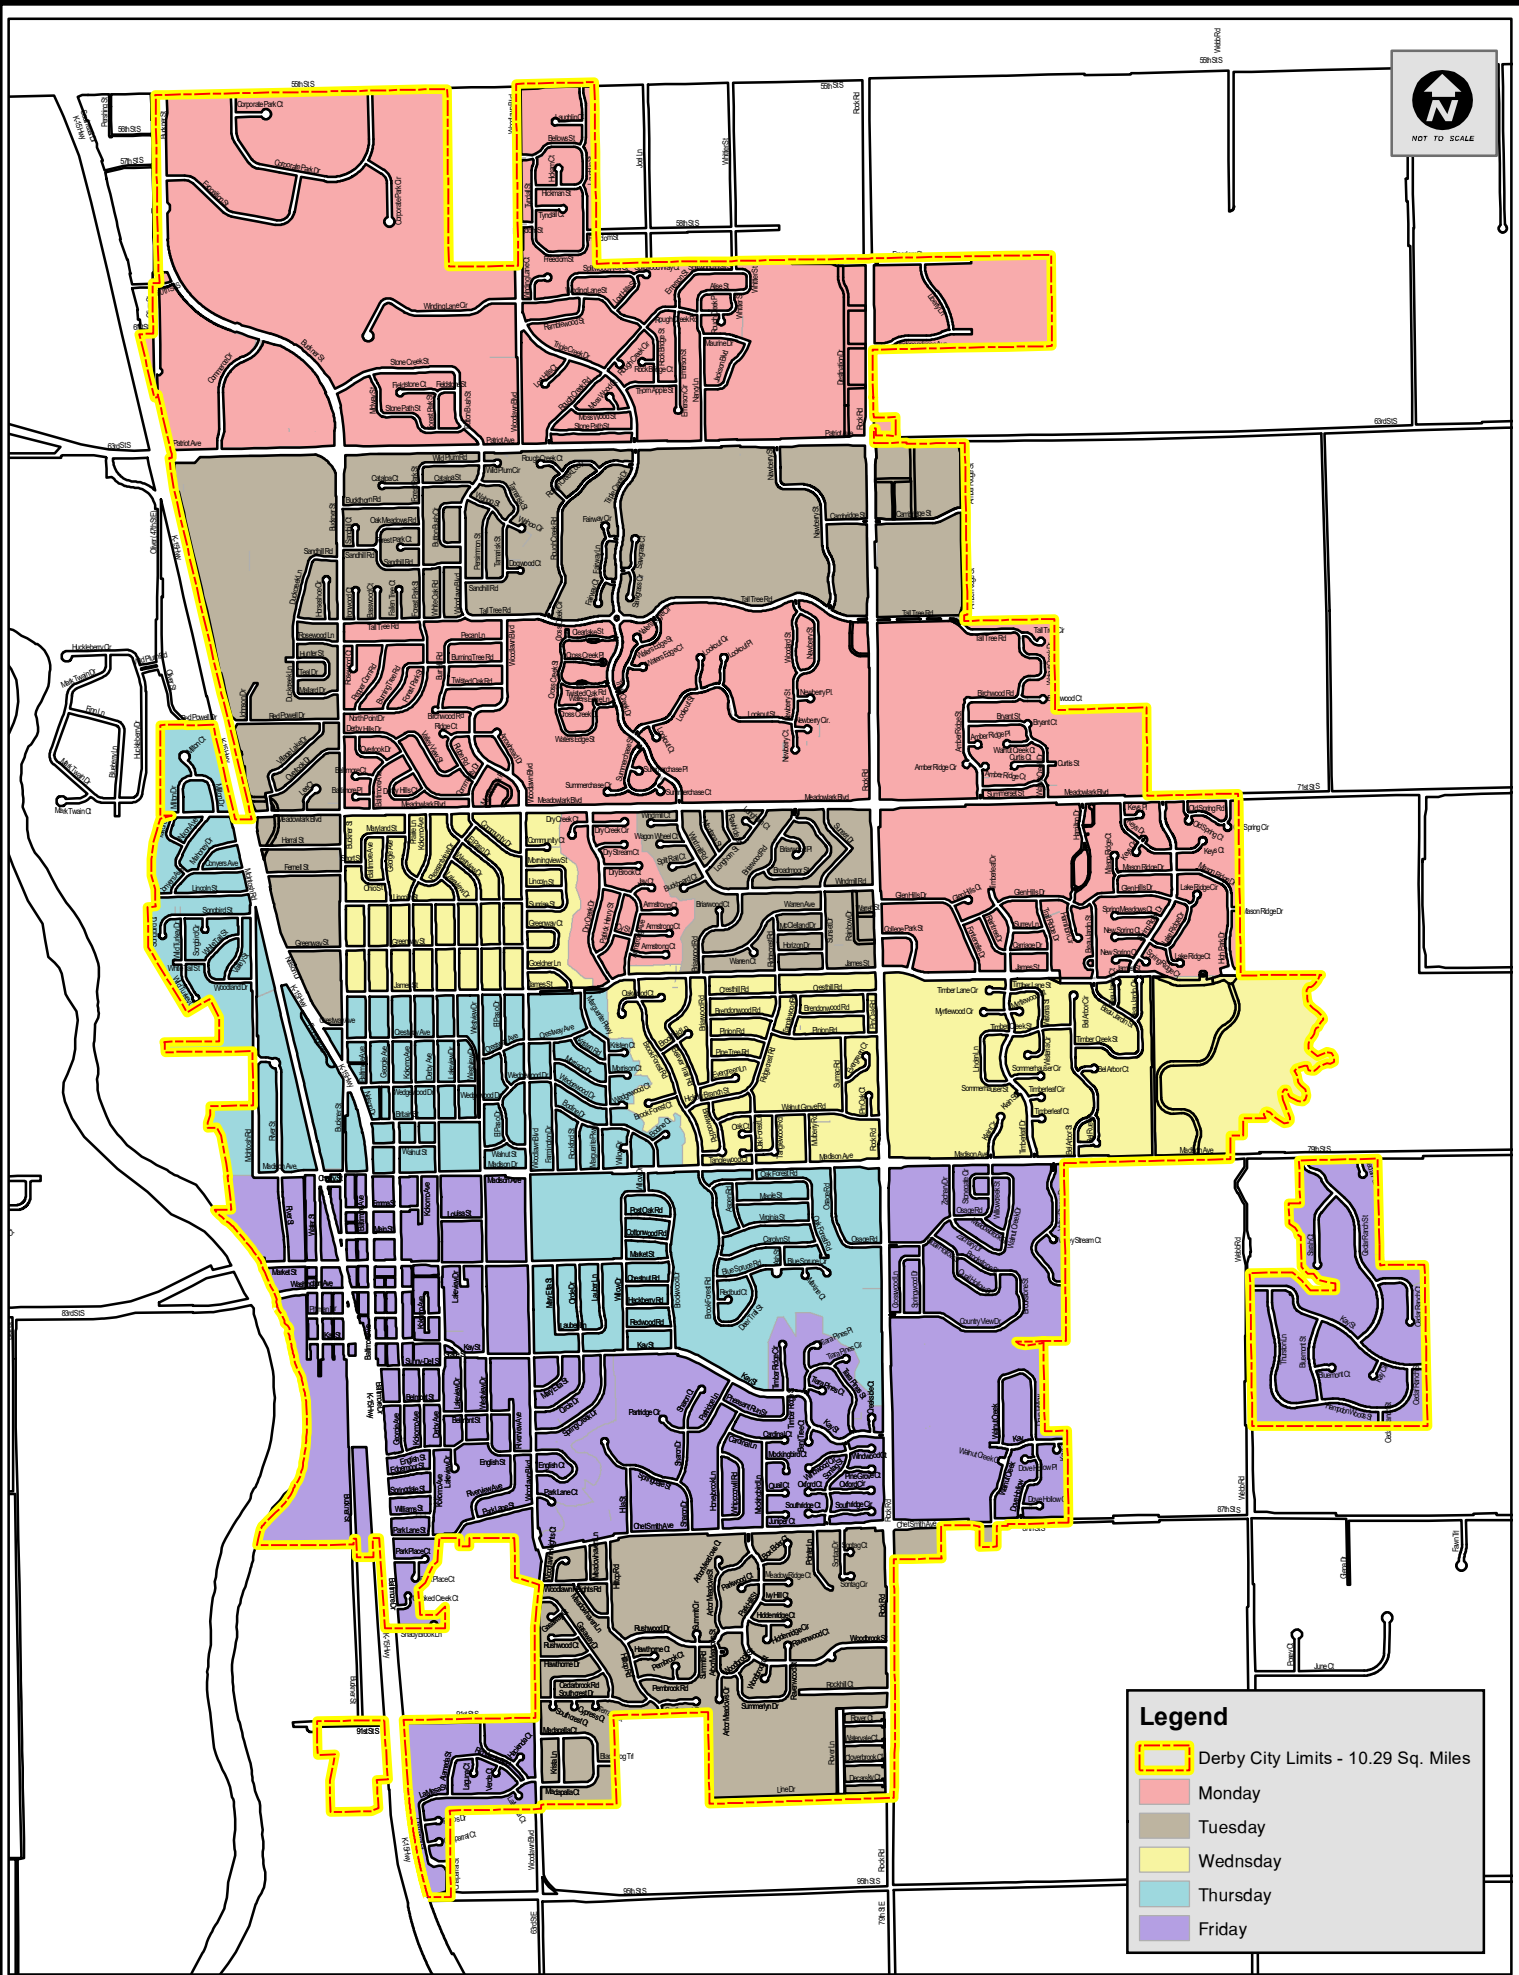

NOT TO SCALE

**Legend**

- Derby City Limits - 10.29 Sq. Miles
- Monday
- Tuesday
- Wednesday
- Thursday
- Friday

# Derby Trash and Recycle Days

Published Date: Feb 08 2021